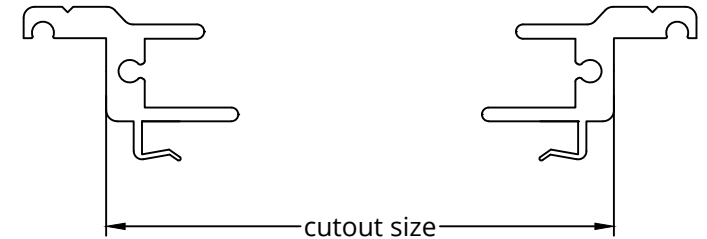

# Explore Glazing sliding window Land Rover Defender 905 x 365

Aluminium profile for Explore Glazing window frames

The Land Rover Defender Pick-up sliding window with the original Land Rover dimensions 905 mm x 365 mm with 4 x radius 70 mm. This type of window can also be mounted in a Land Rover Defender 110 hard top.