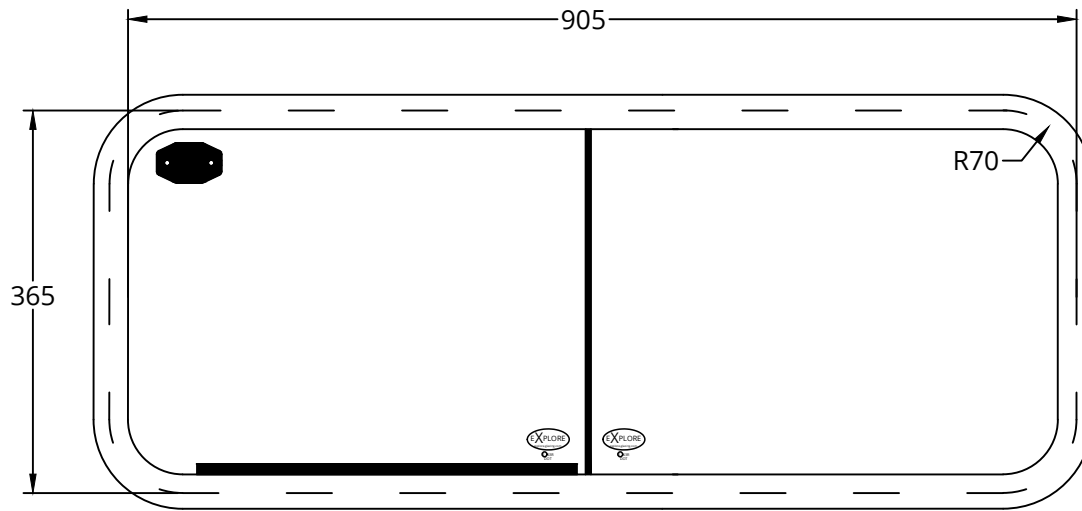

# Explore Glazing sliding window Land Rover Defender 905 x 365

Aluminium profile for Explore Glazing window frames

The Land Rover Defender Pick-up sliding window with the original Land Rover dimensions 905 mm x 365 mm with 4 x radius 70 mm. This type of window can also be mounted in a Land Rover Defender 110 hard top.